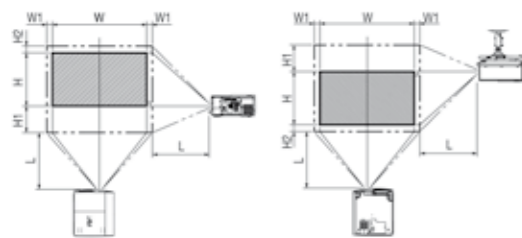

<sup>1</sup>Depending on the operation environment and application. This is an average value given by the manufacturer based on ideal conditions.

Front Projection

Front Projection, Ceiling Bracket

Diagonal Size cm	Picture Size		Distance from Screen (L)		Lens Shift		
	Width (W) cm	Height (H) cm	cm/minimal with maximal zoom	cm/maximal with minimal zoom	H1 cm	H2 cm	W1 cm
152	133	75	264	338	38	10	7
203	177	100	356	452	51	13	9
254	221	125	445	566	63	17	11
381	332	187	671	853	94	25	17
508	443	249	900	1140	125	34	22
635	553	311	1125	-	156	42	28